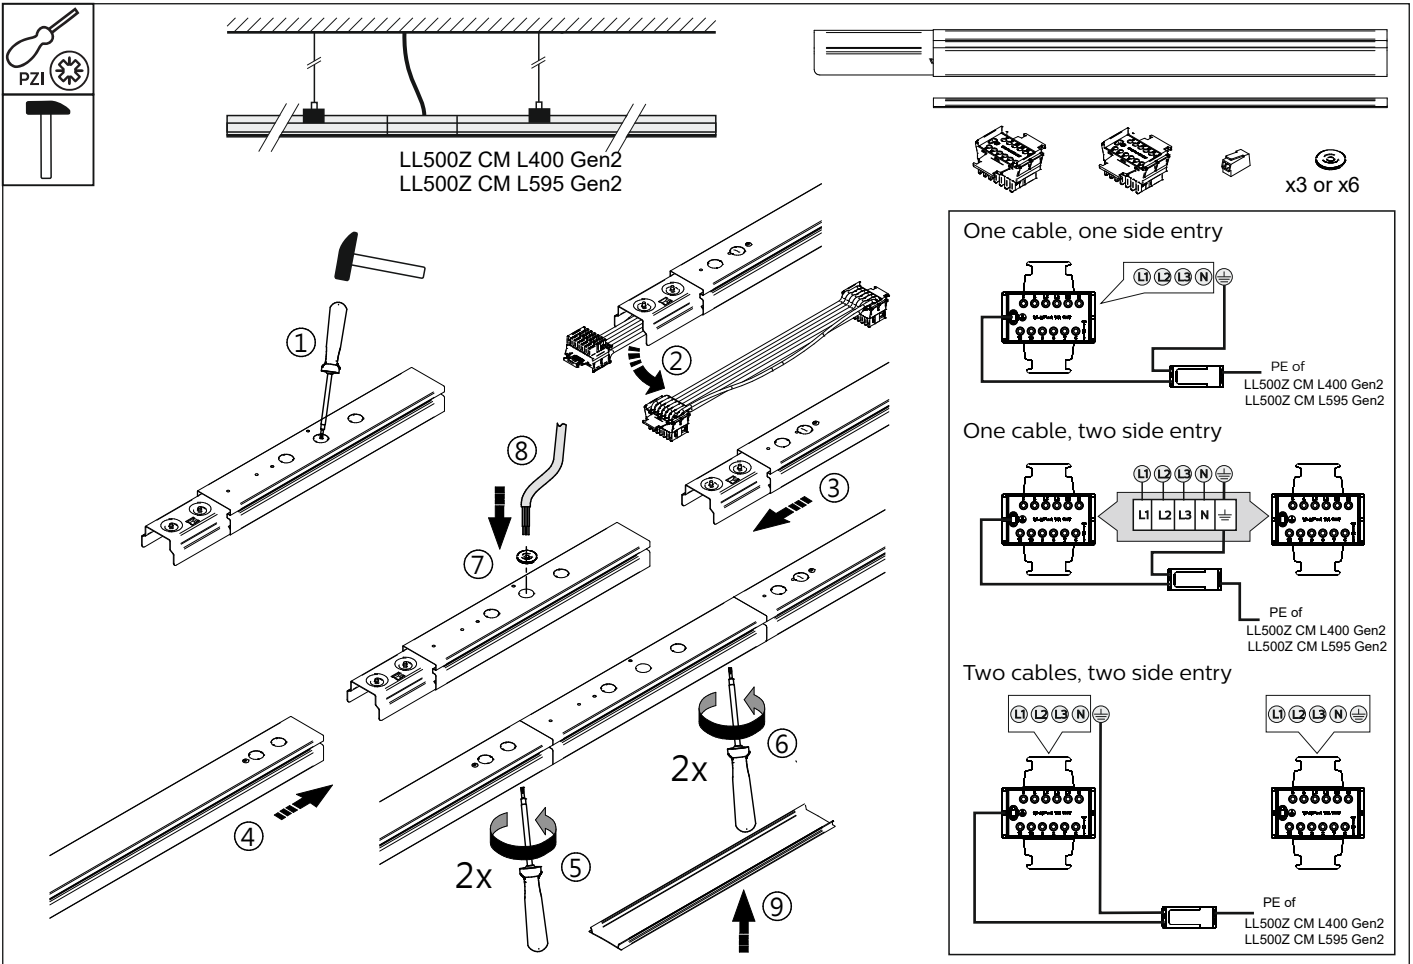

Suspension brackets

Pos.	Description	
1	LL500Z SMB WH	Surface mounted bracket white
	LL500Z SMB SI	Surface mounted bracket silver
	LL500Z SMB BK	Surface mounted bracket black
2	LL500Z MB-SW WH	Mounting bracket for suspension wire (2 mm), white
	LL500Z MB-SW SI	Mounting bracket for suspension wire (2 mm), silver
	LL500Z MB-SW BK	Mounting bracket for suspension wire (2 mm), black
3	LL500Z MB-SW2 L5000 WH	Mounting bracket with suspension wire l = 5000 mm, white
	LL500Z MB-SW2 L5000 SI	Mounting bracket with suspension wire l = 5000 mm, silver
	LL500Z MB-SW2 L5000 BK	Mounting bracket with suspension wire l = 5000 mm, black
4	LL500Z CB-CH WH	Chain bracket, white
	LL500Z CB-CH SI	Chain bracket, silver
	LL500Z CB-CH BK	Chain bracket, black
5	LL500Z PB WH	profile bracket for visible T-profiles, white
	LL500Z PB SI	profile bracket for visible T-profiles, silver
	LL500Z PB BK	profile bracket for visible T-profiles, black
6	LL500Z SW2 L1250	suspension wire diameter 2 mm, L=1250mm
	LL500Z SW2 L3000	suspension wire diameter 2 mm, L=3000mm
	LL500Z SW2 L5000	suspension wire diameter 2 mm, L=5000mm

© 2021 Signify Holding

All rights reserved. Reproduction in whole or in part is prohibited without the prior written consent of the copyright owner. The information presented in this document does not form part of any quotation or contract, is believed to be accurate and reliable and may be changed without notice. No liability will be accepted by the publisher for any consequence of its use. Publication thereof does not convey nor imply any license under patent- or other industrial or intellectual property rights.

Signify Holding
The Netherlands