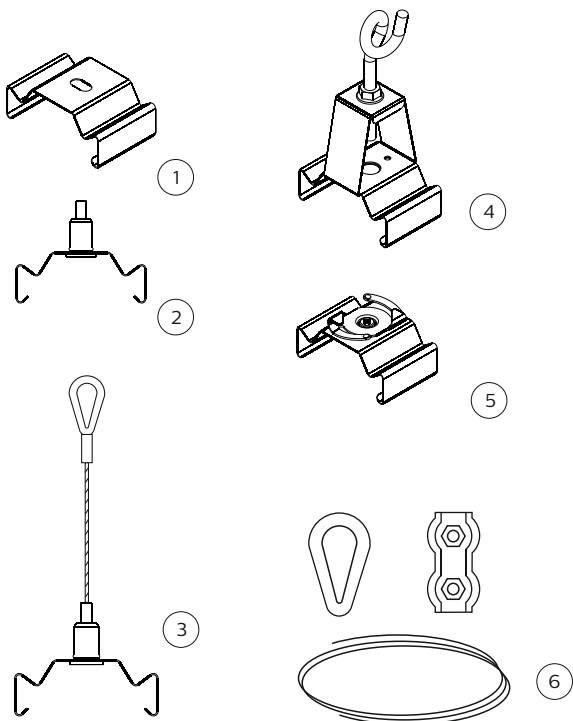

### Suspension brackets

| Pos. | Description            |   |
|------|------------------------|---|
| 1    | LL500Z SMB WH          | Surface mounted bracket white                             |
|      | LL500Z SMB SI          | Surface mounted bracket silver                            |
|      | LL500Z SMB BK          | Surface mounted bracket black                             |
| 2    | LL500Z MB-SW WH        | Mounting bracket for suspension wire (2 mm), white        |
|      | LL500Z MB-SW SI        | Mounting bracket for suspension wire (2 mm), silver       |
|      | LL500Z MB-SW BK        | Mounting bracket for suspension wire (2 mm), black        |
| 3    | LL500Z MB-SW2 L5000 WH | Mounting bracket with suspension wire l = 5000 mm, white  |
|      | LL500Z MB-SW2 L5000 SI | Mounting bracket with suspension wire l = 5000 mm, silver |
|      | LL500Z MB-SW2 L5000 BK | Mounting bracket with suspension wire l = 5000 mm, black  |
| 4    | LL500Z CB-CH WH        | Chain bracket, white                                      |
|      | LL500Z CB-CH SI        | Chain bracket, silver                                     |
|      | LL500Z CB-CH BK        | Chain bracket, black                                      |
| 5    | LL500Z PB WH           | profile bracket for visible T-profiles, white             |
|      | LL500Z PB SI           | profile bracket for visible T-profiles, silver            |
|      | LL500Z PB BK           | profile bracket for visible T-profiles, black             |
| 6    | LL500Z SW2 L1250       | suspension wire diameter 2 mm, L=1250mm                   |
|      | LL500Z SW2 L3000       | suspension wire diameter 2 mm, L=3000mm                   |
|      | LL500Z SW2 L5000       | suspension wire diameter 2 mm, L=5000mm                   |